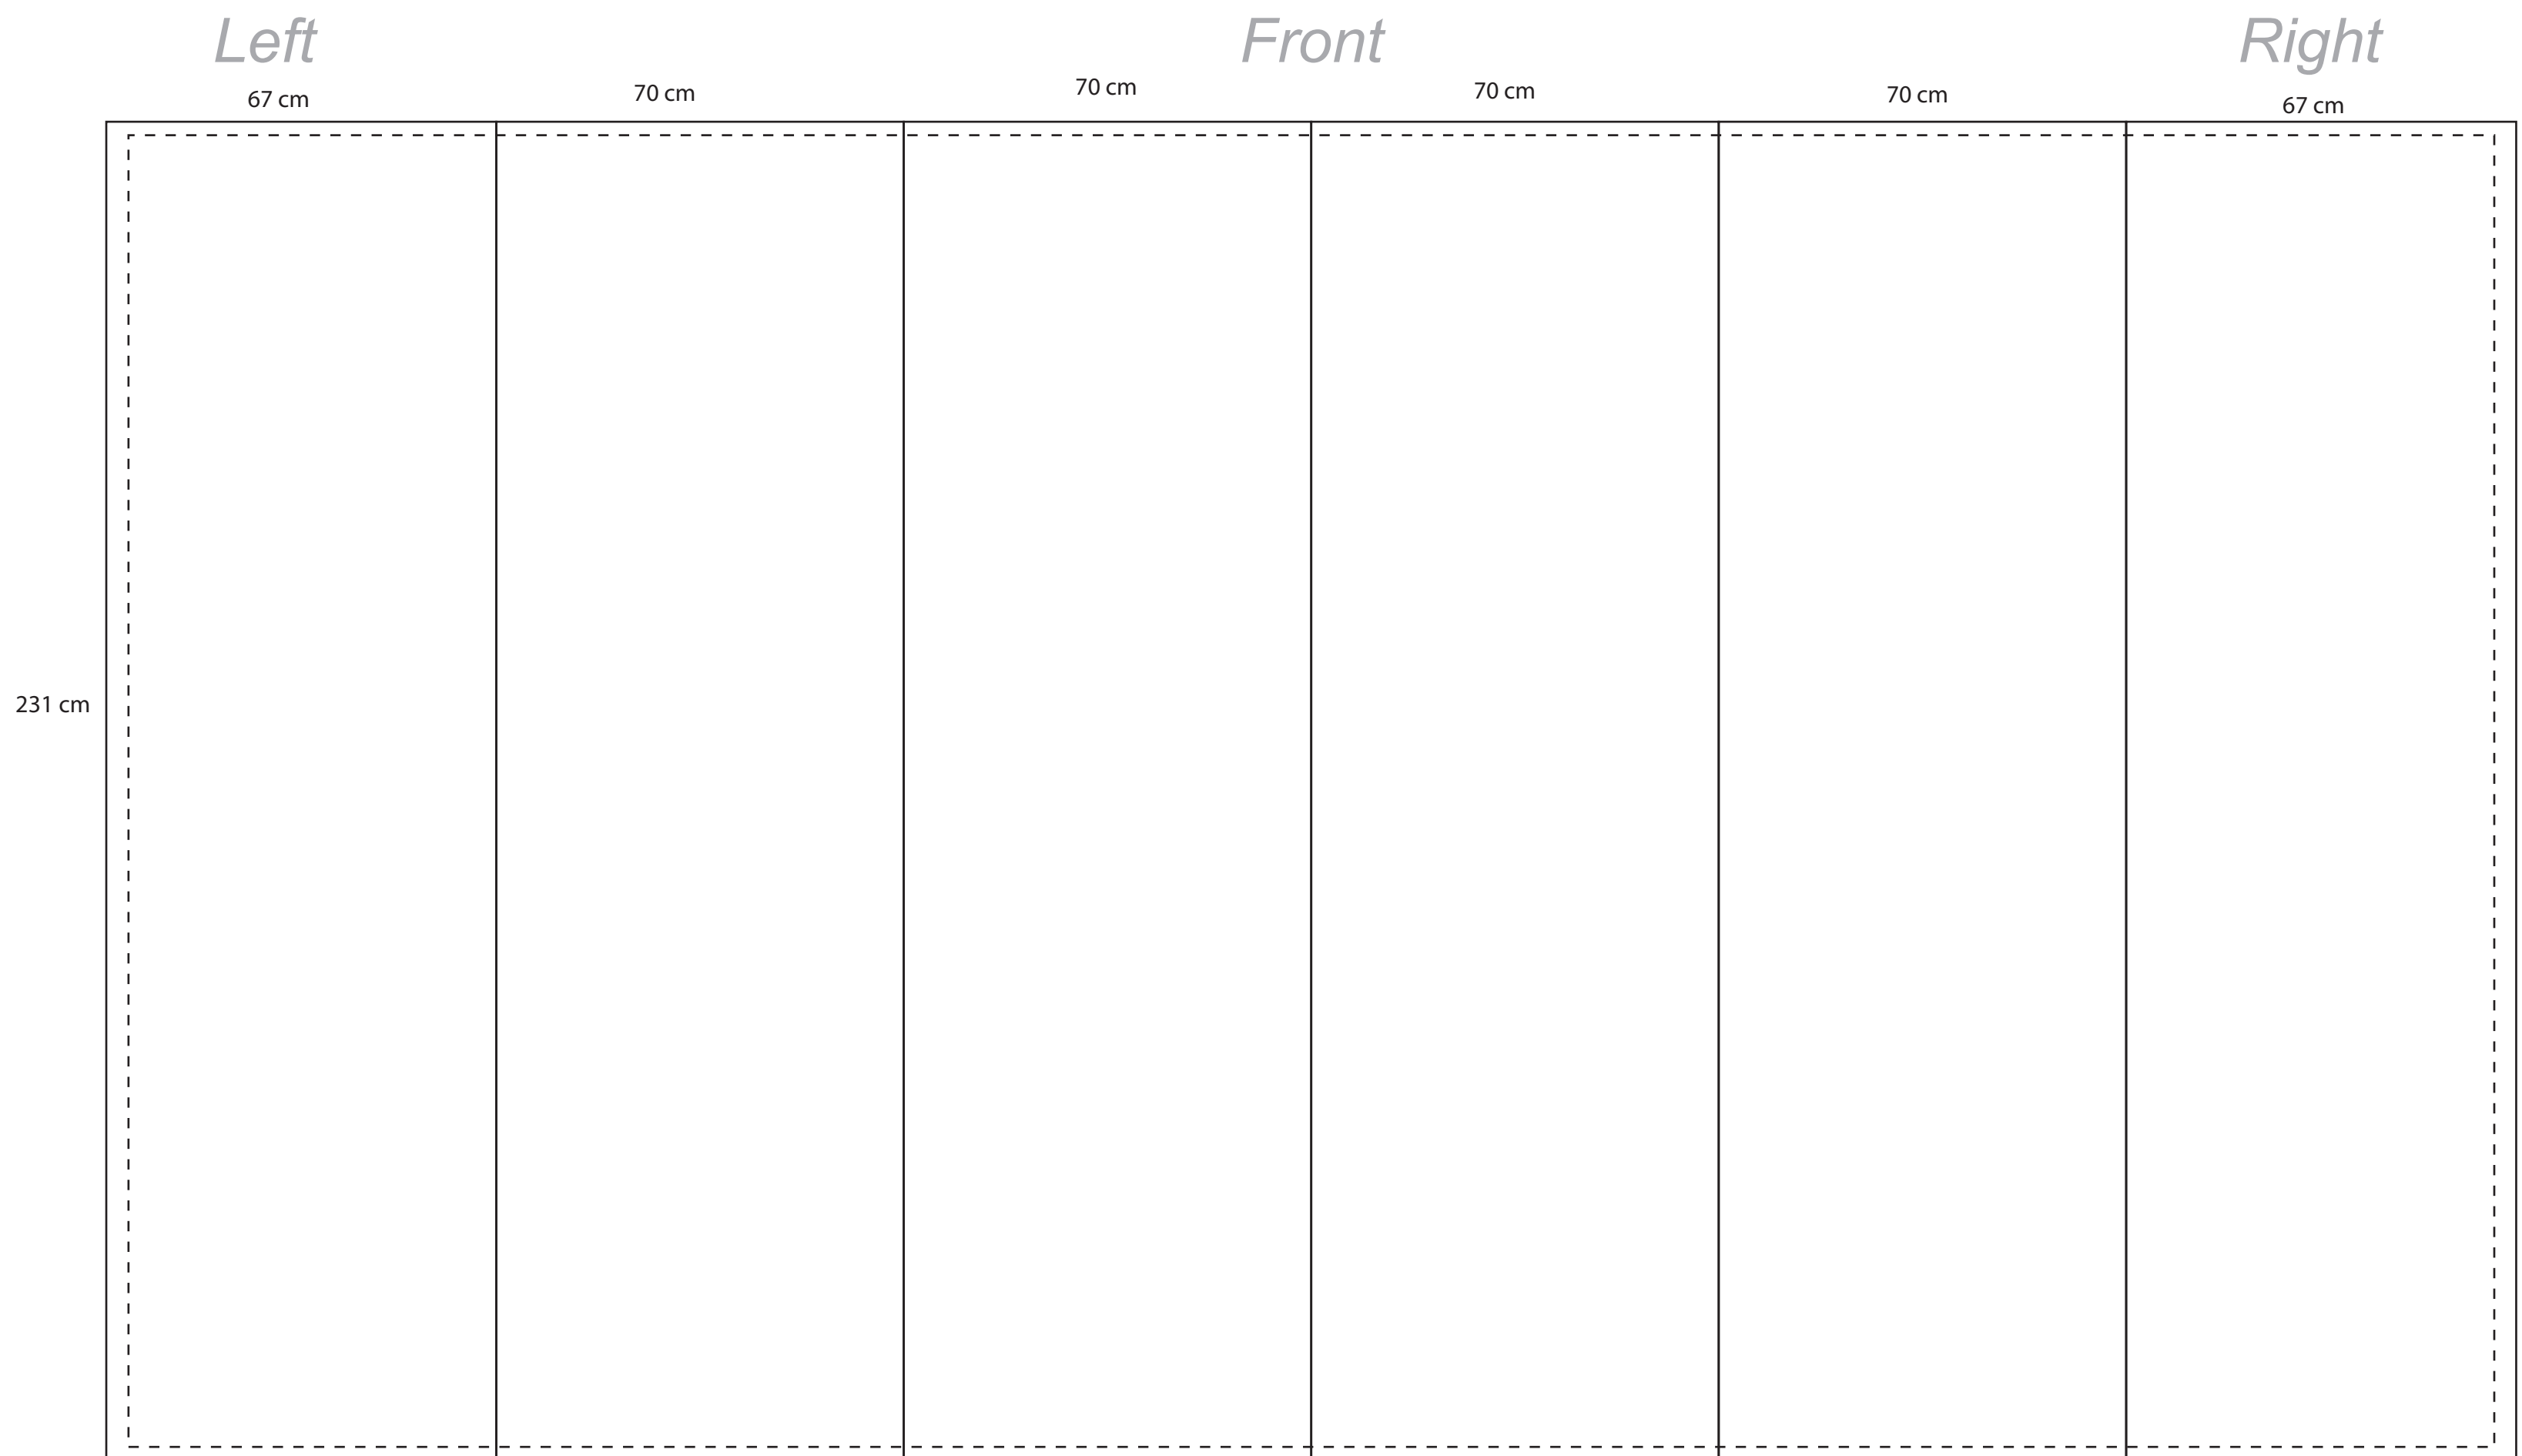

4x3 Curve Pop Up Graphic Specification

*Notice: There are **180 degree curve** on the both sides (left & right).
Please insert your main infos **only** within the **4** boxes in the middle.
Please create outlines upon inserting your design.